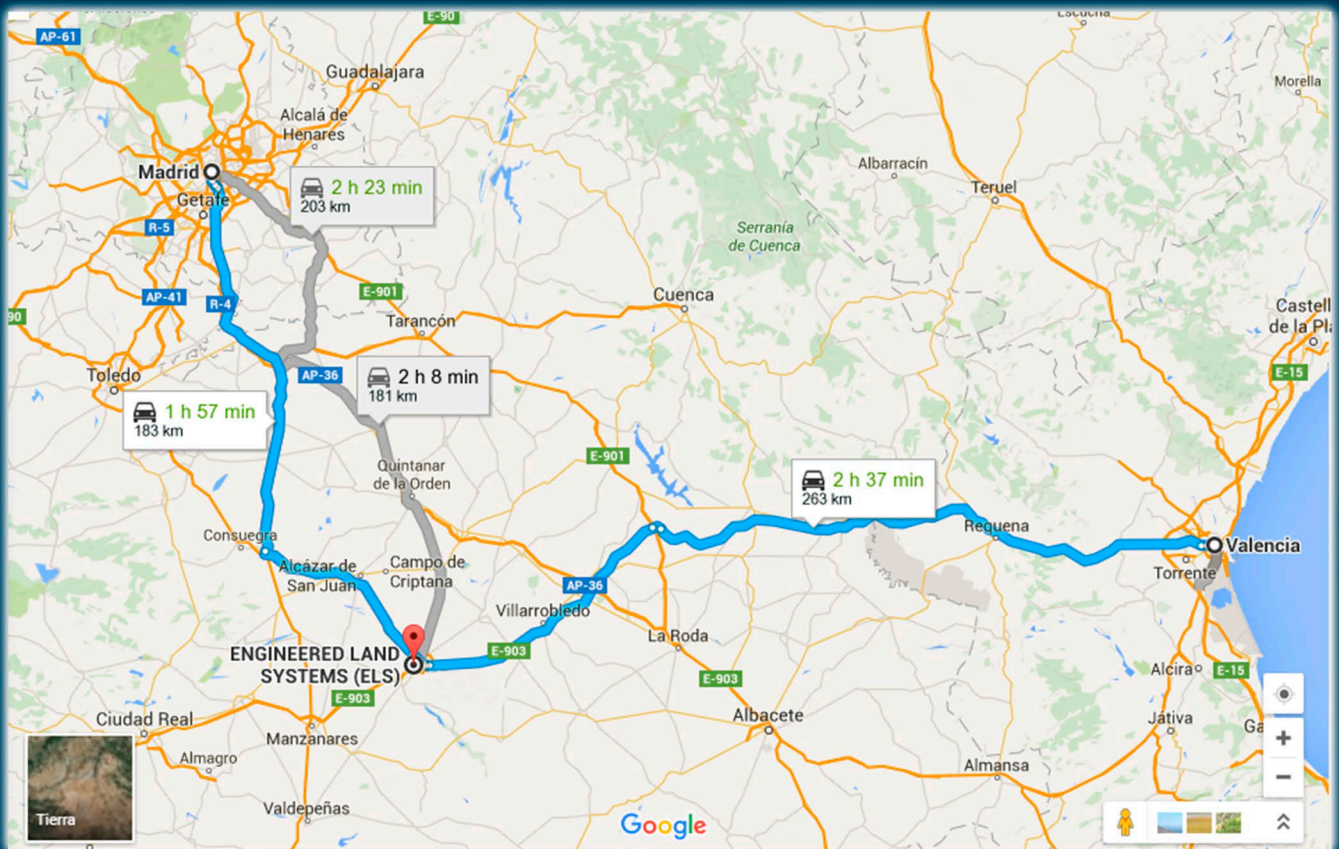

- From Valencia (263 km):  
E-901 / A-3 towards Madrid to Exit 180  
in A-43 towards Ciudad Real. Then,  
drive by exit 91 towards N-310 /  
CM-400 Tomelloso / Alcazar de San  
Juan

- From Madrid (183 km):  
A4 towards Cordoba to exit 121AB in  
CM-42 Tomelloso. Then, drive towards  
N-310 in Tomelloso.

## Coordinates:

Latitude

N 39° 9' 48.856"

Longitude

0 3° 2' 4.598"